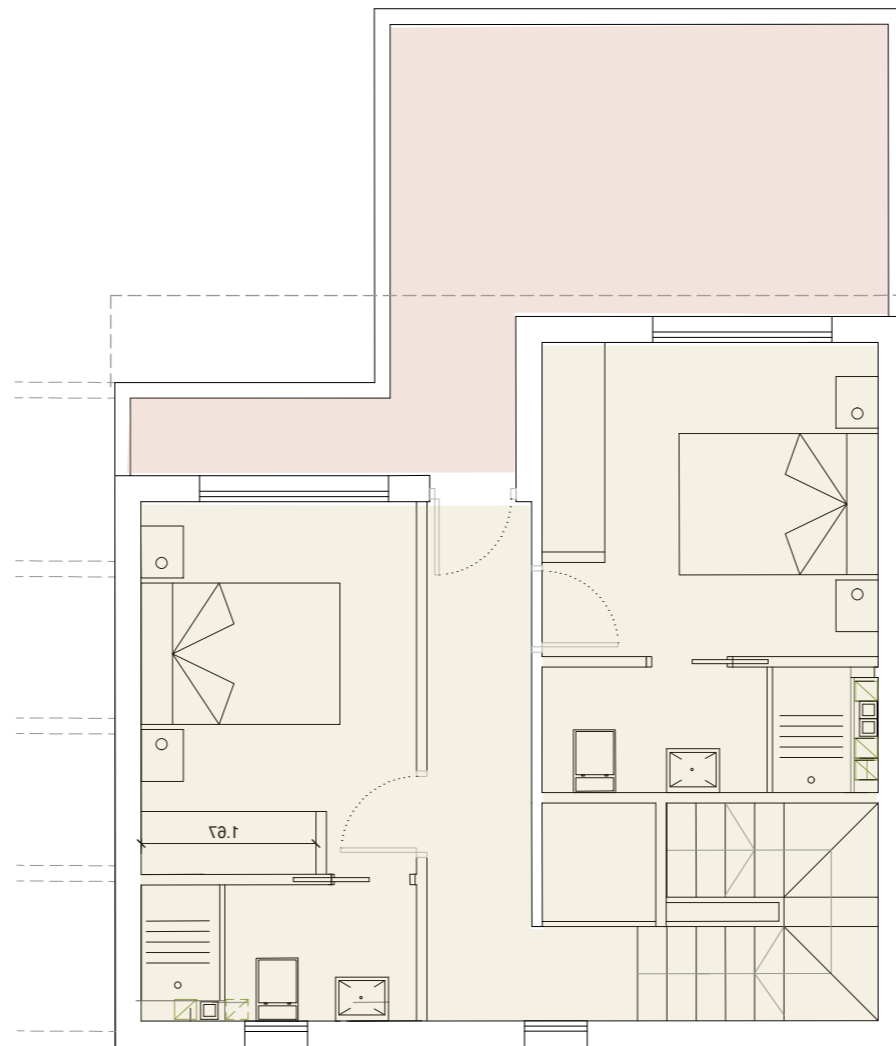

FIRST FLOOR

SECOND FLOOR

SOLARIUM

TIPO

DIMENSIONS

PLOT	120.00 m²
FIRST FLOOR BUILDING	49.80 m²
SECOND FLOOR BUILDING	39.00 m²
PORCH FF	3.70 m²
TERRACE SF	14.25 m²
GARDEN	55.63 m²
POOL	10.00 m²

PLANTA ALTA

VILLA VENTURA

DIMENSIONS

PLOT	190.00 m²
TOTAL BUILD	115.00 m²
TOP TERRACE	17.00 m²
GARDEN AREA	101.00 m²
POOL	8 x 2.5