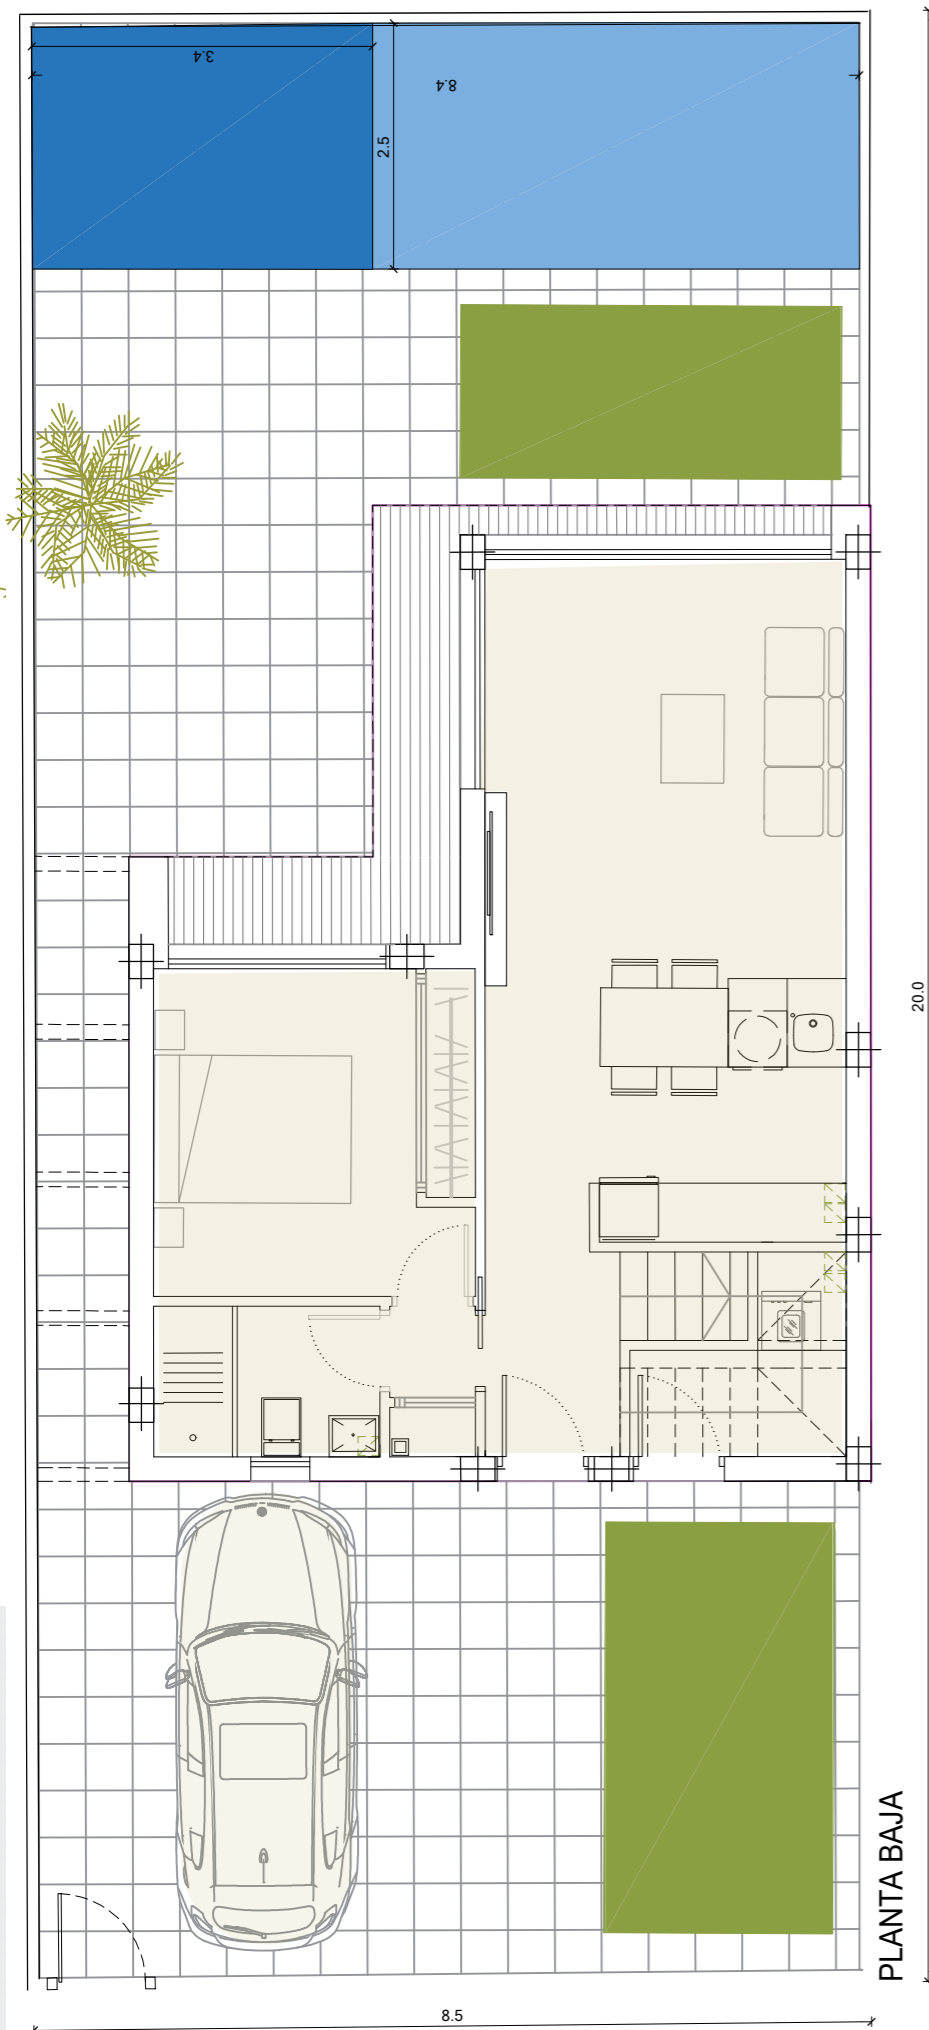

FIRST FLOOR

SECOND FLOOR

SOLARIUM

TIPO

DIMENSIONS

PLOT	120.00 m²
FIRST FLOOR BUILDING	49.80 m²
SECOND FLOOR BUILDING	39.00 m²
PORCH FF	3.70 m²
TERRACE SF	14.25 m²
GARDEN	55.63 m²
POOL	10.00 m²

PLANTA ALTA

VILLA VENTURA

DIMENSIONS

PLOT	190.00 m²
TOTAL BUILD	115.00 m²
TOP TERRACE	17.00 m²
GARDEN AREA	101.00 m²
POOL	8 x 2.5