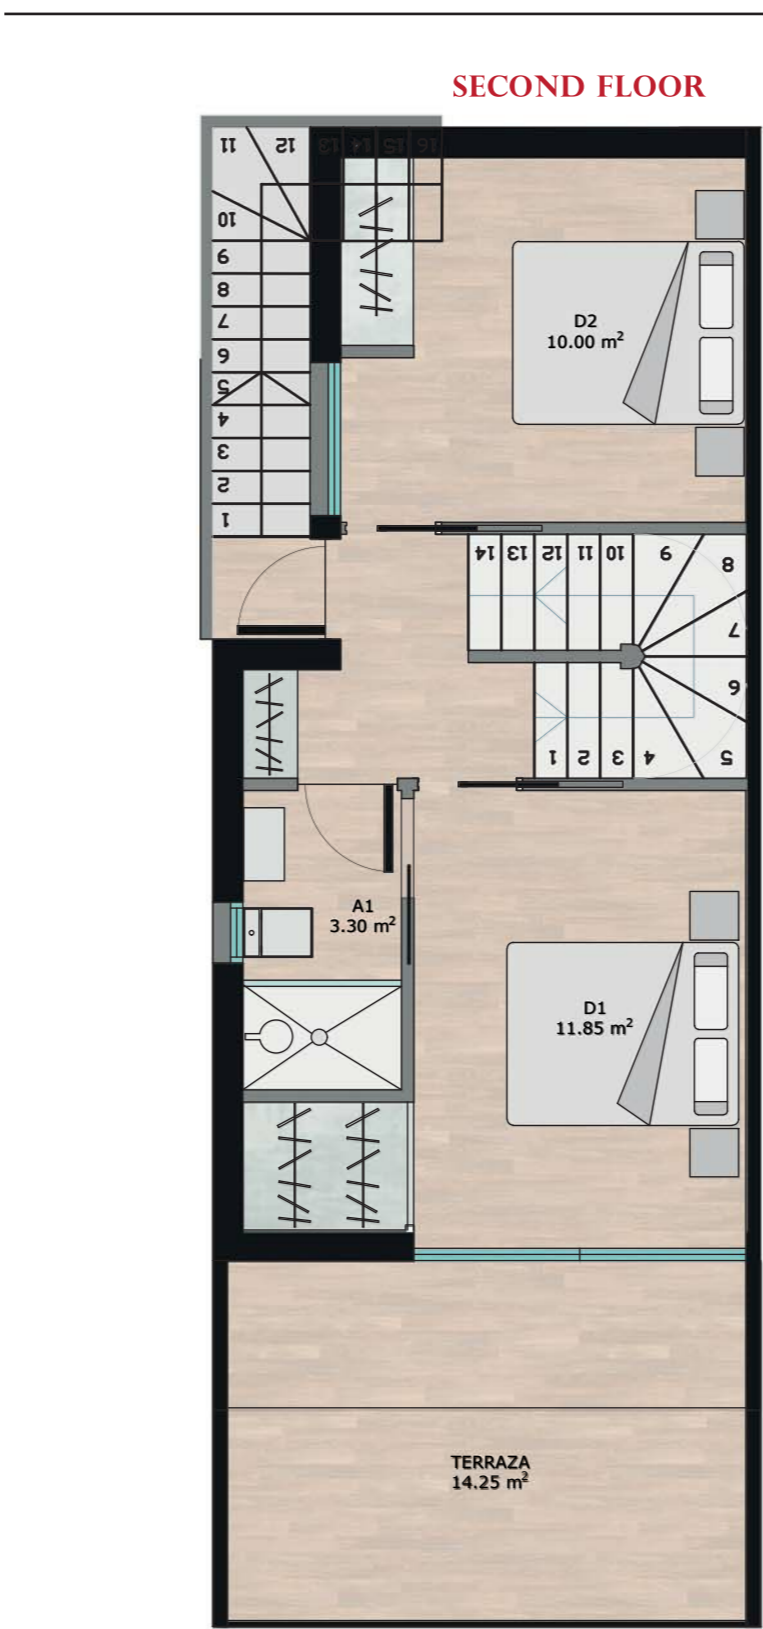

FIRST FLOOR

SECOND FLOOR

SOLARIUM

TIPO

DIMENSIONS

PLOT	120.00 m²
FIRST FLOOR BUILDING	49.80 m²
SECOND FLOOR BUILDING	39.00 m²
PORCH FF	3.70 m²
TERRACE SF	14.25 m²
GARDEN	55.63 m²
POOL	10.00 m²

PLANTA ALTA

VILLA VENTURA

DIMENSIONS

PLOT	190.00 m²
TOTAL BUILD	115.00 m²
TOP TERRACE	17.00 m²
GARDEN AREA	101.00 m²
POOL	8 x 2.5